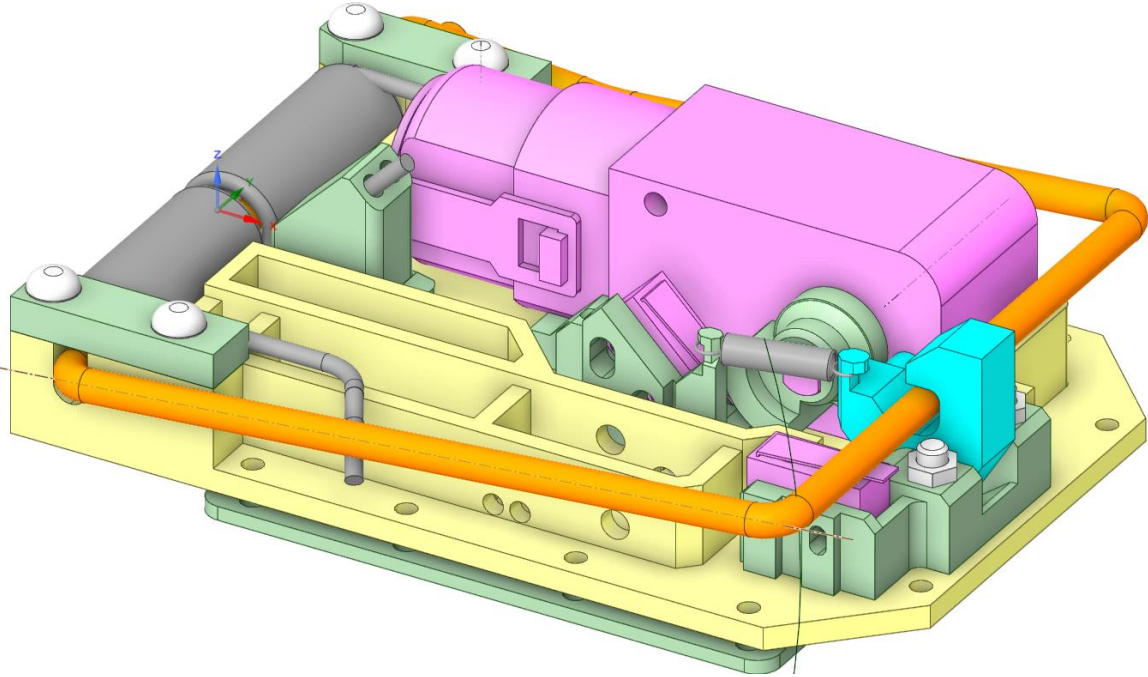

# 3D Printed Motorized Rat Trap (DesignSpark Mechanical)

**DANGER – Rat Traps are powerful !**

# Victor M205 Easy Set Rat Trap (Pack of 2)

Brand: BONMAC

4.4 ★★★★★ (24) | Search this page

Amazon's Choice

50+ bought in past month

\$9<sup>99</sup> (\$5.00 / count)

[Price history](#)

# Diann 4pcs TT Motor DC 3-6V Gearbox Motor 200RPM Ratio 1:48 Shaft Motor with 2.54mm Wire for DIY Smart Car Robot

Brand: DIANN

4.6 ★★★★★ (44) | Search this page

Amazon's Choice

100+ bought in past month

\$6<sup>99</sup>

## BOM (Bill Of Materials)

Line	Qty	Type	Description	Part Num	Price
1	4	Screw	#4 1/2"L RoundHead Phillips SheetMetalBlunt 18-8SS	92525A207	\$6.36(100)
2	3	Screw	#2 3/8"L RoundHead Phillips SheetMetal Blunt 18-8SS	92525A118	\$2.83(100)
3	2	Screw	4-40 9/16"L RoundHead Phillips 18-8SS	91772A111	\$4.47(100)
4	1	Screw	2-56 1"L PanHead Phillips 18-8SS	91772A086	\$4.96(100)
5	2	Nut	4-40 Narrow 3/16"W 1/16"H 18-8SS	90730A005	\$4.09(100)
6	1	Nut	2-56 3/16"W Steel ZincPlated	90480A003	\$3.33(100)
7	1	Spring	Extension 0.5"L 0.12"OD 0.016"Wire LoopEnds	5108N074	\$11.85(5)
8	1	Motor	TT 3-6V GearRatio1:48 200RPM	TT Motor	\$6.99(4)
9	1	Misc	Rat Trap Victor WoodBase	M205	\$9.99(2)
10	1	printPLA	Base		
11	1	printPLA	MotorMount		
12	2	printPLA	HingeTop		
13	1	printPLA	Cam		
14	1	printPLA	LatchBase		
15	1	printPLA	Latch		
16	1	printPLA	SpringHolder		
17	1	printPLA	DualSpringMount		
18	1	printPLA	MountingPlate		