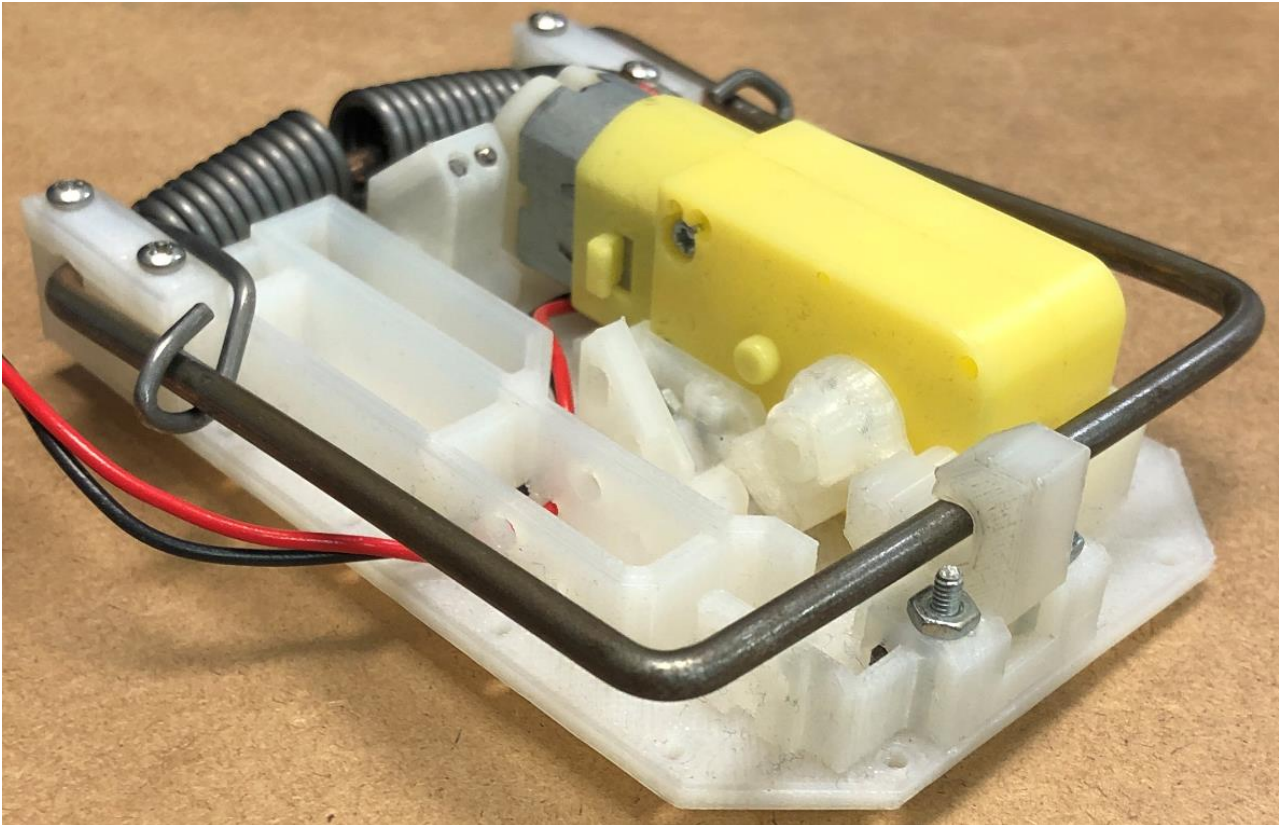

# 3D Printed Motorized Rat Trap (DesignSpark Mechanical)

**DANGER – Rat Traps are powerful !**

# Victor M205 Easy Set Rat Trap (Pack of 2)

Brand: BONMAC

4.4 ★★★★★ (24) | Search this page

Amazon's Choice

50+ bought in past month

\$9<sup>99</sup> (\$5.00 / count)

[Price history](#)

# Diann 4pcs TT Motor DC 3-6V Gearbox Motor 200RPM Ratio 1:48 Shaft Motor with 2.54mm Wire for DIY Smart Car Robot

Brand: DIANN

4.6 ★★★★★ (44) | Search this page

Amazon's Choice

100+ bought in past month

\$6<sup>99</sup>

## BOM (Bill Of Materials)

Line	Qty	Type	Description	Part Num	Price
1	4	Screw	#4 1/2"L RoundHead Phillips SheetMetalBlunt 18-8SS	92525A207	\$6.36(100)
2	3	Screw	#2 3/8"L RoundHead Phillips SheetMetal Blunt 18-8SS	92525A118	\$2.83(100)
3	2	Screw	4-40 9/16"L RoundHead Phillips 18-8SS	91772A111	\$4.47(100)
4	1	Screw	2-56 1"L PanHead Phillips 18-8SS	91772A086	\$4.96(100)
5	2	Nut	4-40 Narrow 3/16"W 1/16"H 18-8SS	90730A005	\$4.09(100)
6	1	Nut	2-56 3/16"W Steel ZincPlated	90480A003	\$3.33(100)
7	1	Spring	Extension 0.5"L 0.12"OD 0.016"Wire LoopEnds	5108N074	\$11.85(5)
8	1	Motor	TT 3-6V GearRatio1:48 200RPM	TT Motor	\$6.99(4)
9	1	Misc	Rat Trap Victor WoodBase	M205	\$9.99(2)
10	1	printPLA	Base		
11	1	printPLA	MotorMount		
12	2	printPLA	HingeTop		
13	1	printPLA	Cam		
14	1	printPLA	LatchBase		
15	1	printPLA	Latch		
16	1	printPLA	SpringHolder		
17	1	printPLA	DualSpringMount		
18	1	printPLA	MountingPlate		